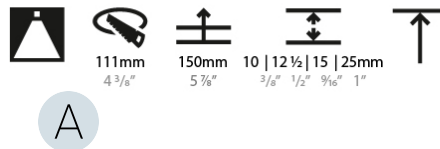

ELECTRICAL

Lamp Type: LED (Zhaga Standard)
Input Wattage (W): 13
Total Output Wattage (W): 11.8
Dimming: Tri-Mode (Non-Dimming and Phase Dimming (120Vac only) and 0-10V Dimming)
Driver Included: No
Driver Location: Recessed Housing
Driver Type: Constant Current - Universal
Driver Class: Class 2
Housing: See components
Input Voltage (V): 120 - 277
Constant Current (MA): 350

LED

Number of LEDs: 1
Color Temperature (°K): 2700 / 3000 / 3500 / 4000
Max. Delivered Lumen (lm): 876 / 909 / 955 / 974
Nominal Lumen (lm): 1304 / 1352 / 1421 / 1450
CRI: >90 CRI
Efficiency (%): 87.9 / 88.4 / 87.9
Lamp Life (hrs): 50000
Upon Request: RGB-W Tunable White Special Color Temperature Special LED

OPTICAL

Reflector°: 18 / 42 / 60
Optic°: Lens Pack - No Lens / Linear Spread Lens / Honeycomb / Spread Lens
Upon Request: Special Beam Angles

RATINGS AND CERTIFICATIONS

382, F 416-247-9319, www.zaneen.com

Created by Zaneen Lighting for North American Standards at the end of the existing Model #. For assistance on 'custom' specifications, contact zteam@zaneen.com. In a constant effort to supply the best product, we reserve the right to change specifications or materials without notice. The most recent specification sheets are found at zaneen.com

IP rating: IP20