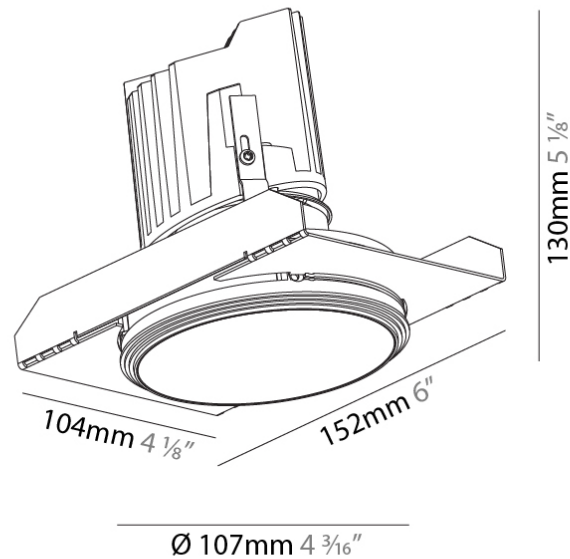

ELECTRICAL

Lamp Type: LED (Zhaga Standard)
Input Wattage (W): 13
Total Output Wattage (W): 11.8
Dimming: Tri-Mode (Non-Dimming and Phase Dimming (120Vac only) and 0-10V Dimming)
Driver Included: No
Driver Location: Recessed Housing
Driver Type: Constant Current - Universal
Driver Class: Class 2
Housing: See components
Input Voltage (V): 120 - 277
Constant Current (MA): 350

LED

Number of LEDs: 1
Color Temperature (°K): 2700 / 3000 / 3500 / 4000
Max. Delivered Lumen (lm): 876 / 909 / 955 / 974
Nominal Lumen (lm): 1304 / 1352 / 1421 / 1450
CRI: >90 CRI
Efficiency (%): 87.9 / 88.4 / 87.9
Lamp Life (hrs): 50000
Upon Request: RGB-W Tunable White Special Color Temperature Special LED

OPTICAL

Reflector°: 18 / 42 / 60
Optic°: Lens Pack - No Lens / Linear Spread Lens / Honeycomb / Spread Lens
Upon Request: Special Beam Angles

RATINGS AND CERTIFICATIONS

382, F 416-247-9319, www.zaneen.com

Created by Zaneen Lighting for North American Standards at the end of the existing Model #. For assistance on 'custom' specifications, contact zteam@zaneen.com. In a constant effort to supply the best product, we reserve the right to change specifications or materials without notice. The most recent specification sheets are found at zaneen.com

IP rating: IP20